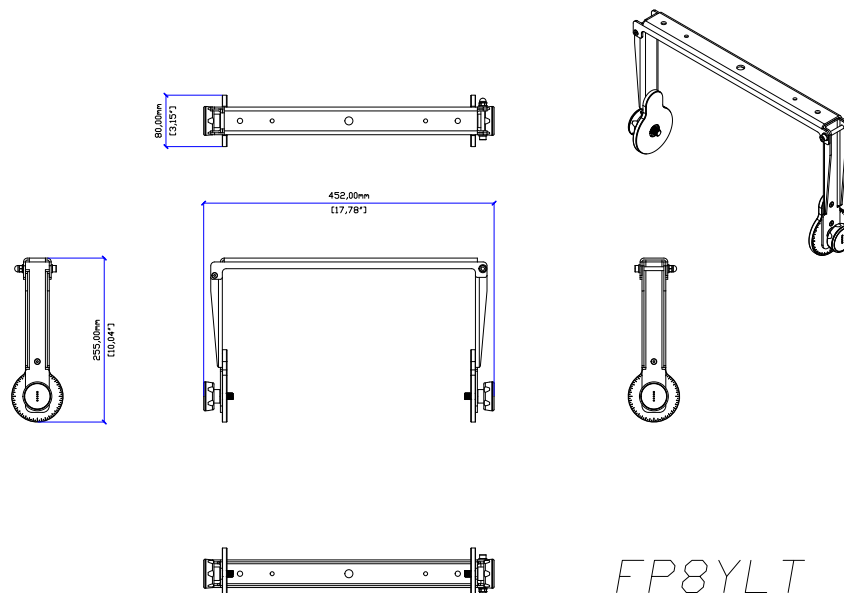

### Features

- Landscape orientation touring yoke
- Stand mount when used with pole mount adaptor ASF20045 (available separately)
- Truss mount when used with a third-party half-coupler
- Quick deployment with no tools required
- Central hole: 12.5 mm (0.49 in); two inner holes: 6.2 mm (0.24 in); two outer holes: 8.2 mm (0.32 in)
- Available in black (FP8YLT-B)

### Applications

- Touring flown FlexPoint FP8
- Touring pole mounted FlexPoint FP8

### Technical Specifications

Weight:	1.9 kg (4.19 lb)
Material:	Weatherised polyester powder-coated steel

FP8YLT